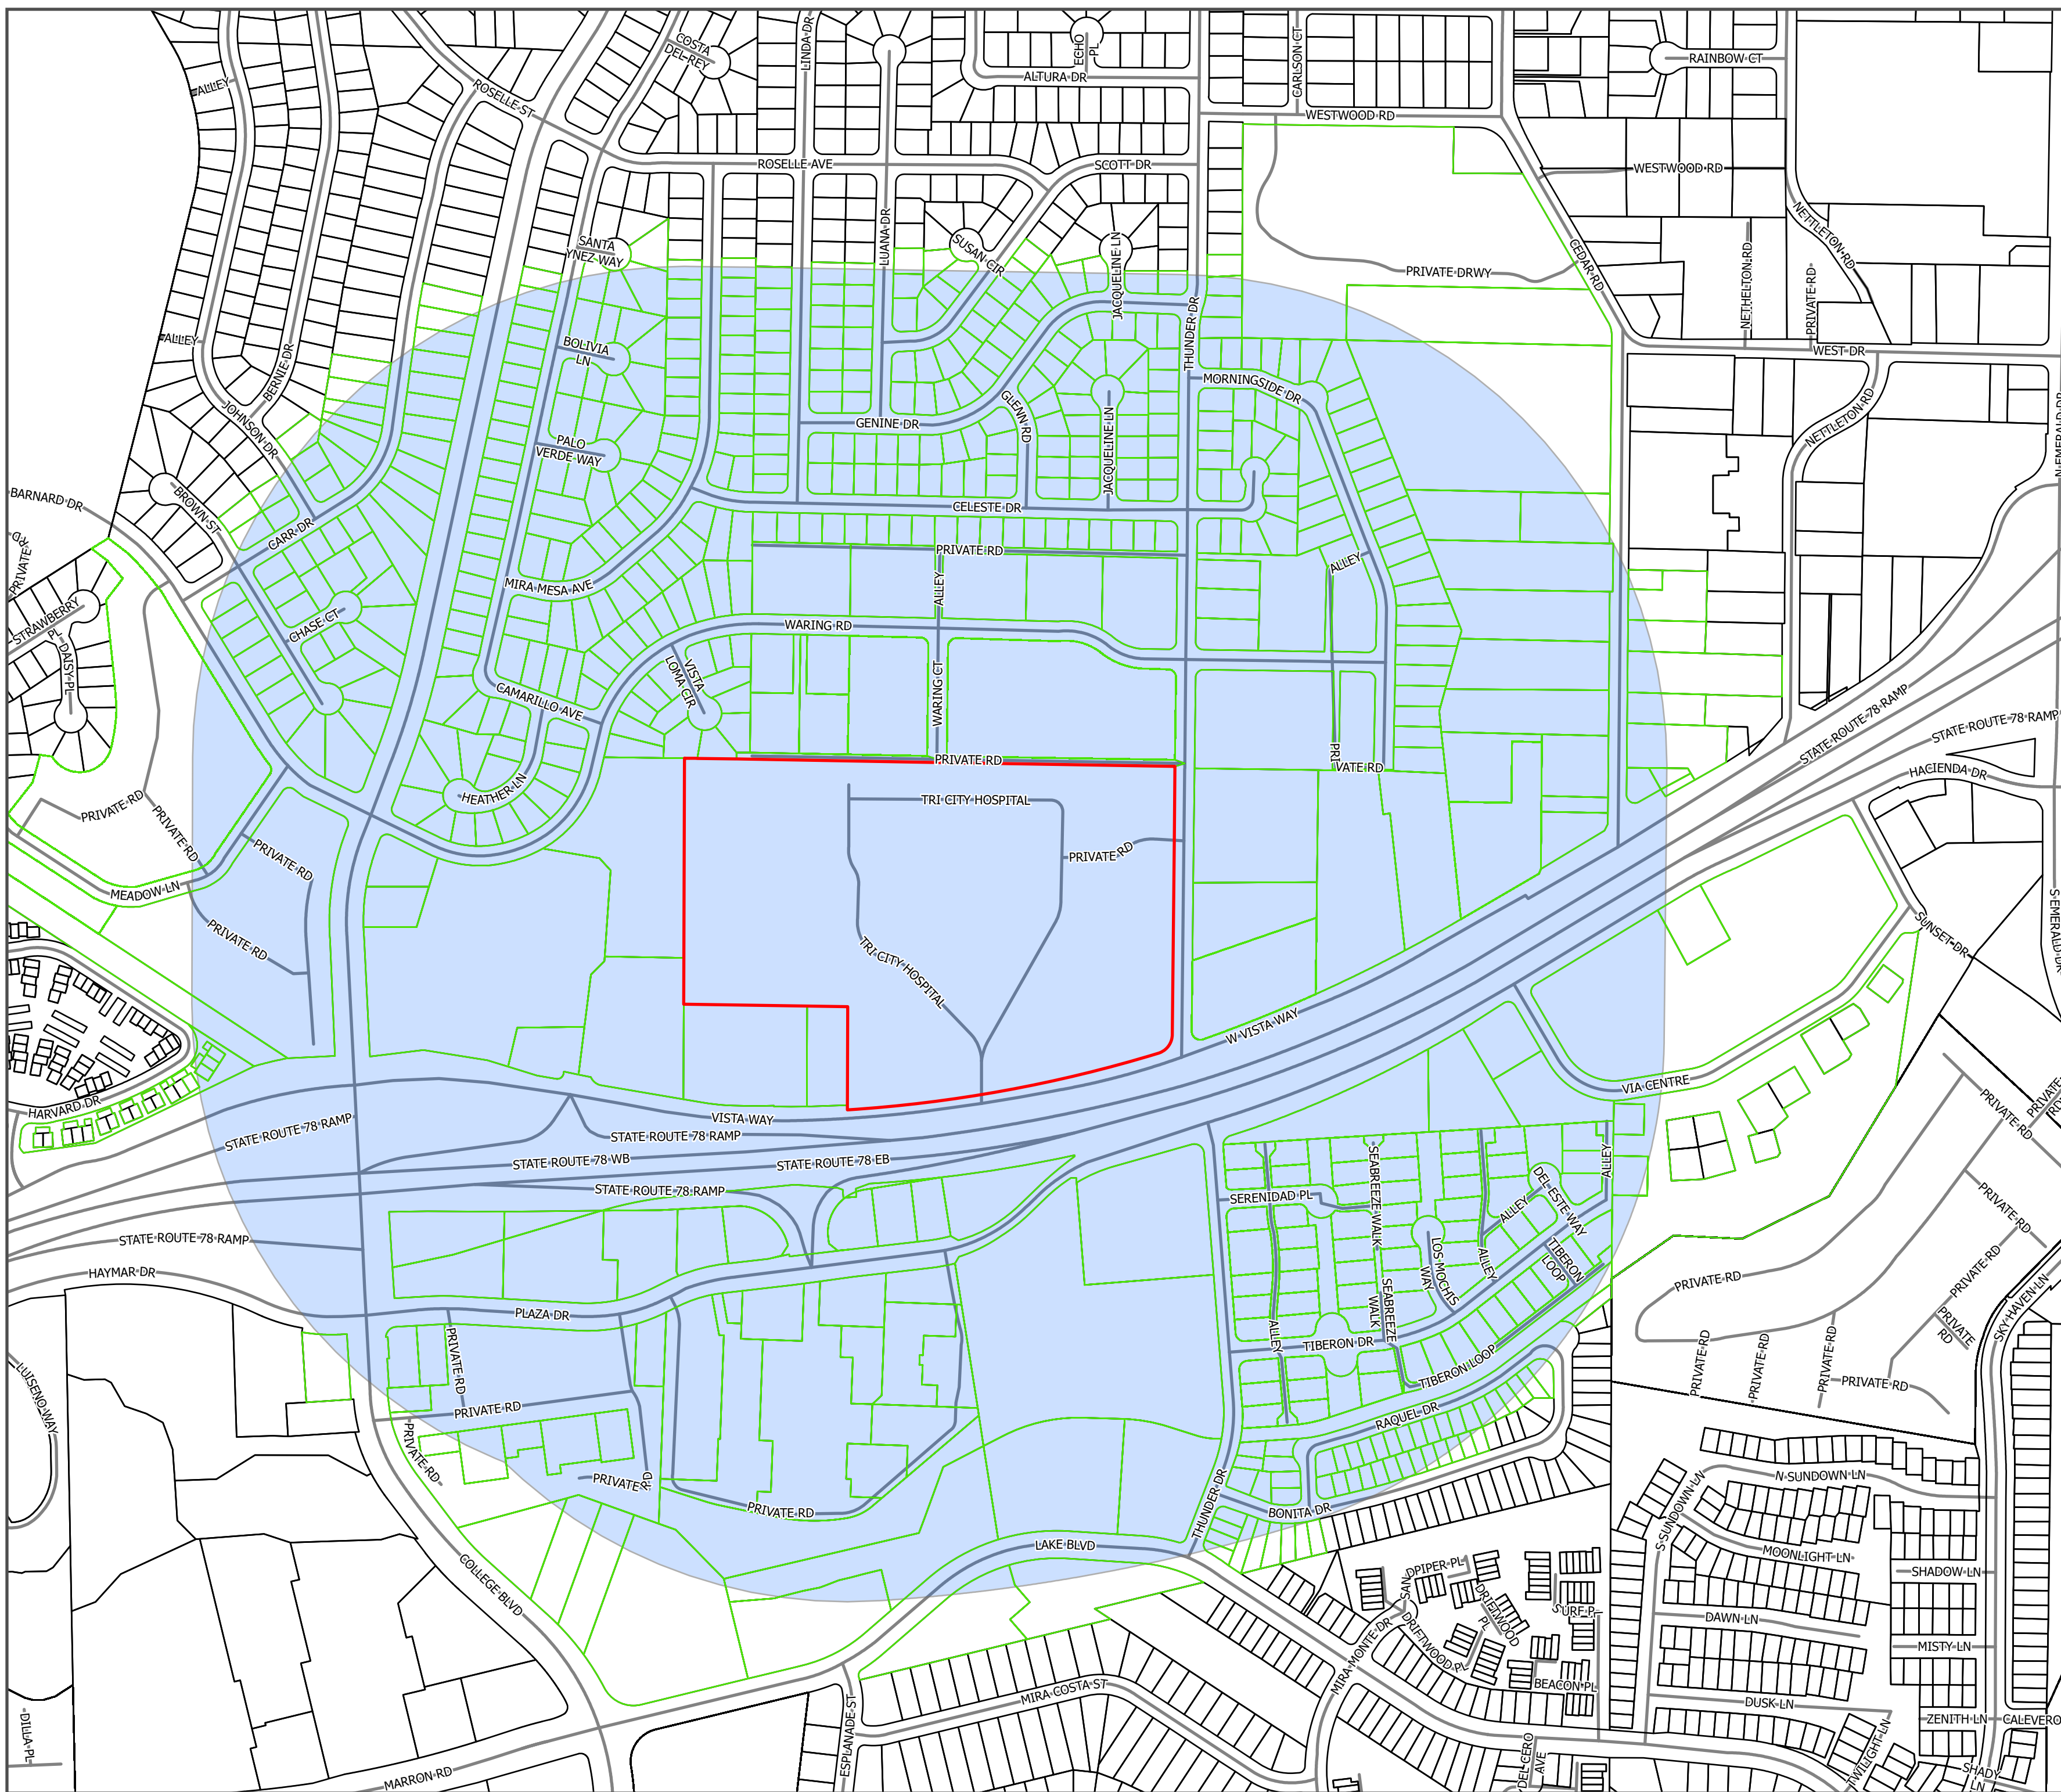

APN 1660103100

- Legend**
- Subject Parcel
 - All Parcels
 - Main Roads
 - Buffer1500Ft
 - Selected Parcels 1500FT

SanGIS
We Have San Diego Covered

San Diego Geographic Information Source
5510 Overland Ave., Suite 230
San Diego, CA 92123
(858) 874-7000
www.sangis.org